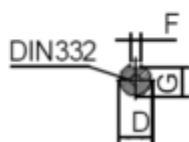

Data Sheet

Article number: 250300750225

Description: Kleedrive T3C 132S2-2 7.5KW 2800 rpm
3x400/690V 50HZ IP55 B14 Eff=90,1%

Measures

AA = 263	K = Ø12	TBW = 134
AC = Ø259	L = 467	
AD = 332	M = 165	
D = Ø38	N = 130	
E = 80	P = 200	
F = 10	S = 3.5	
G = 33	TBH = 134	
HD = 200	TBS = 61.5	