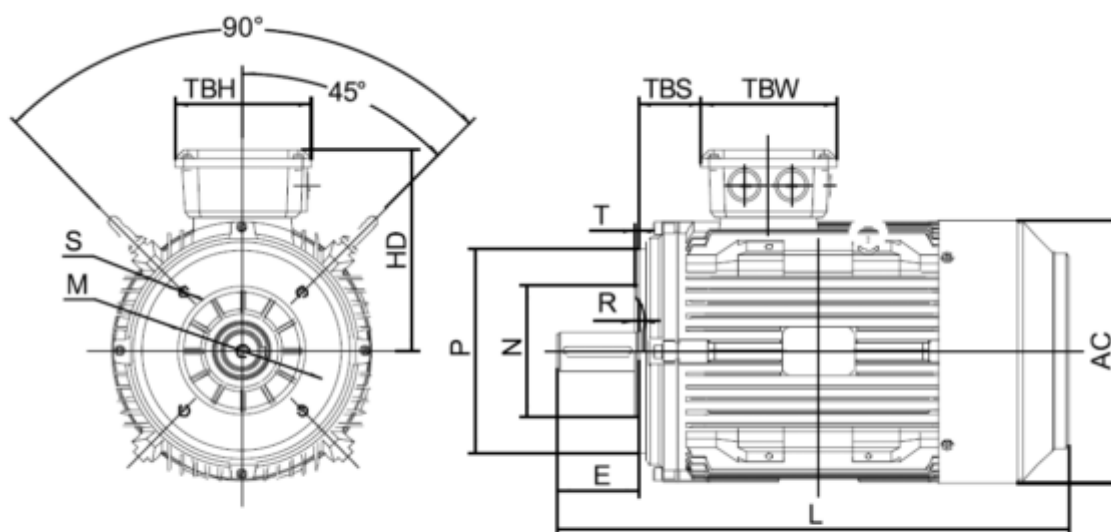

Data Sheet

Article number: 250300750225

Description: Kleedrive T3C 132S2-2 7.5KW 2800 rpm
3x400/690V 50HZ IP55 B14 Eff=90,1%

Measures

AA = 263	K = Ø12	TBW = 134
AC = Ø259	L = 467	
AD = 332	M = 165	
D = Ø38	N = 130	
E = 80	P = 200	
F = 10	S = 3.5	
G = 33	TBH = 134	
HD = 200	TBS = 61.5	